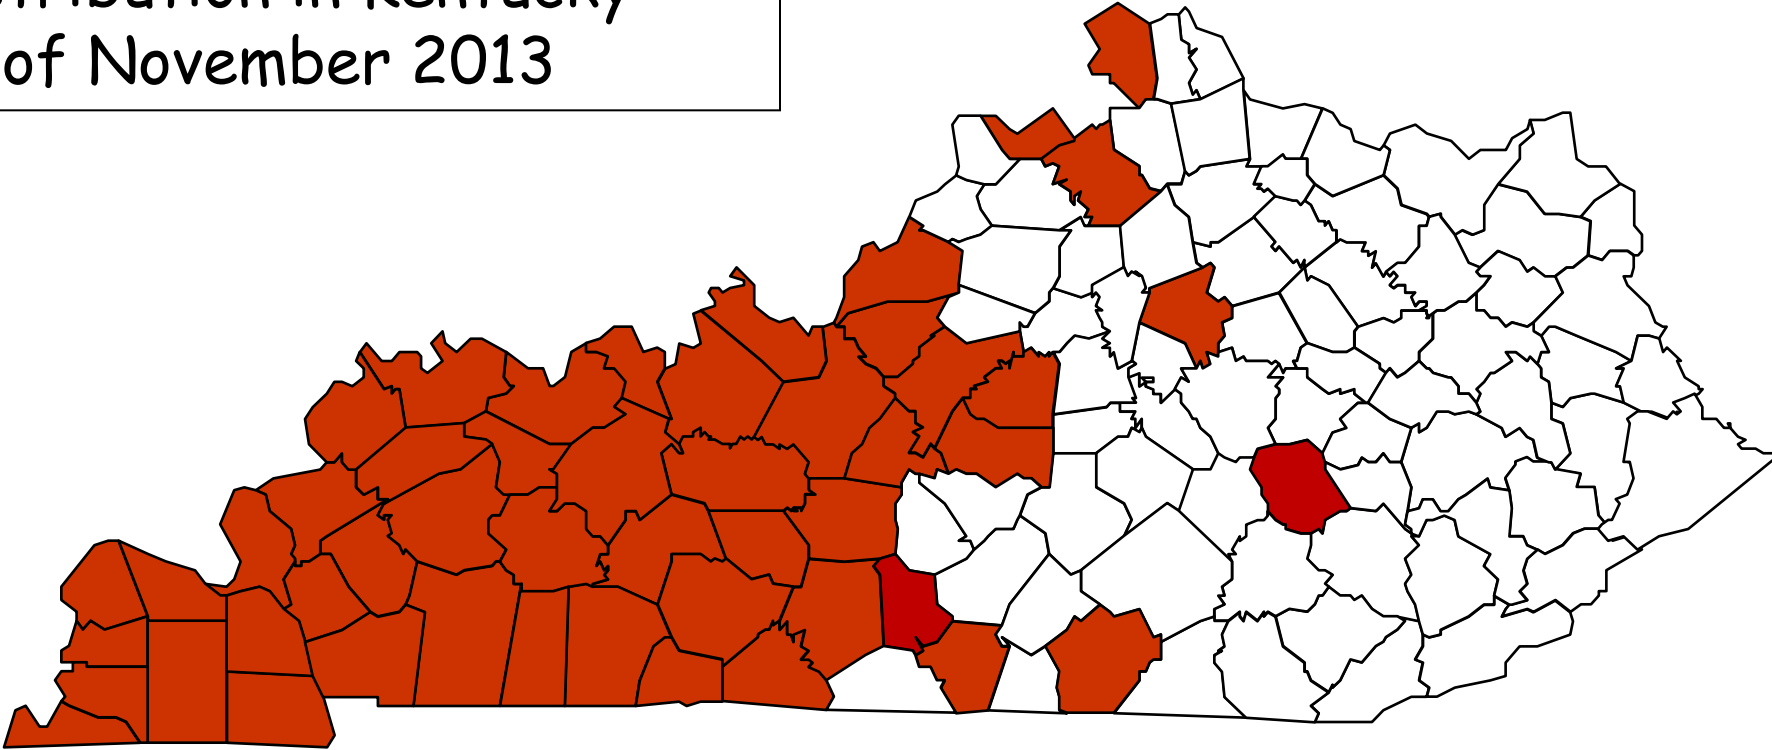

Soybean Cyst Nematode
distribution in Kentucky
as of November 2013

50 Counties